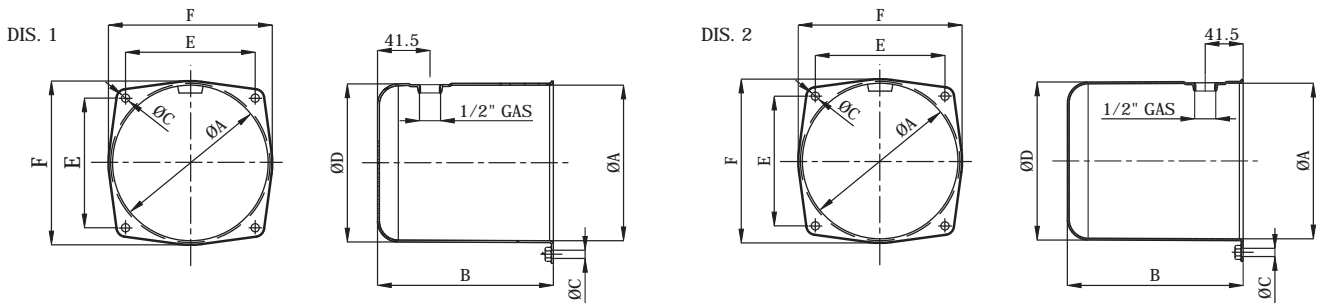

Overall dimensions 1 liter

Code	Type	Volume (lt.) Volume (lt.)	A	B	C	D	E	F	Drawing
56221103A23Z	LCE-K5-0010	1	123	139	6.5	125	102.5	129.5	1
56221101A30Z	LCE-K5-0011	1	123	139	6.5	125	102.5	129.5	2
OIL FILLER CAP									
39G52D000COC	CAP 1/2"G								

Oil tank's drawing

Overall dimensions 2 liter

Code	Type	Volume (lt.) Volume (lt.)	A	B	C	D	E	F	Drawing
56221203A23Z	LCE-K5-0020	2	123	217.5	6.5	125	102.5	129.5	1
56221252A23Z	LCE-K5-0025	2,5	123	217.5	6.5	125	102.5	129.5	2
OIL FILLER CAP									
39G52D000COC	CAP 1/2"G								